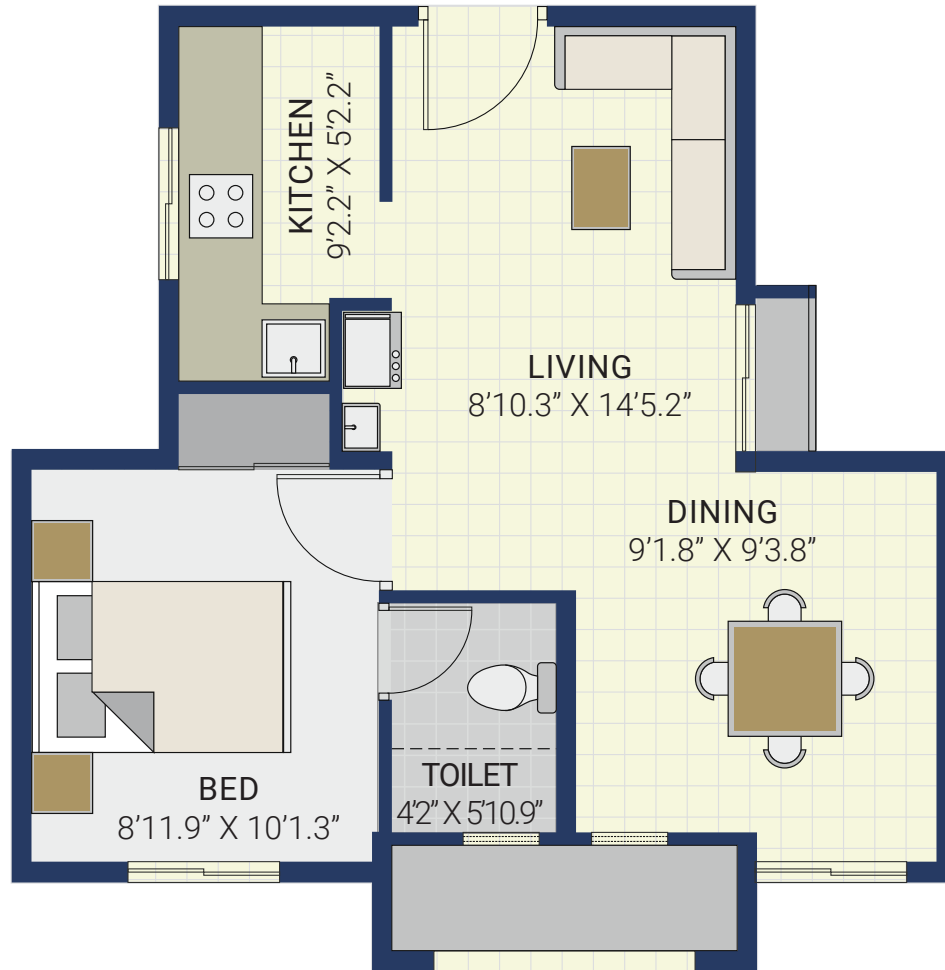

# TOWER R UNIT PLAN 1BHK

KEY PLAN

Saleable Area - 591 Sq. Ft. | Plinth Area - 436 Sq. Ft. | Rera Area - 390 Sq. Ft.